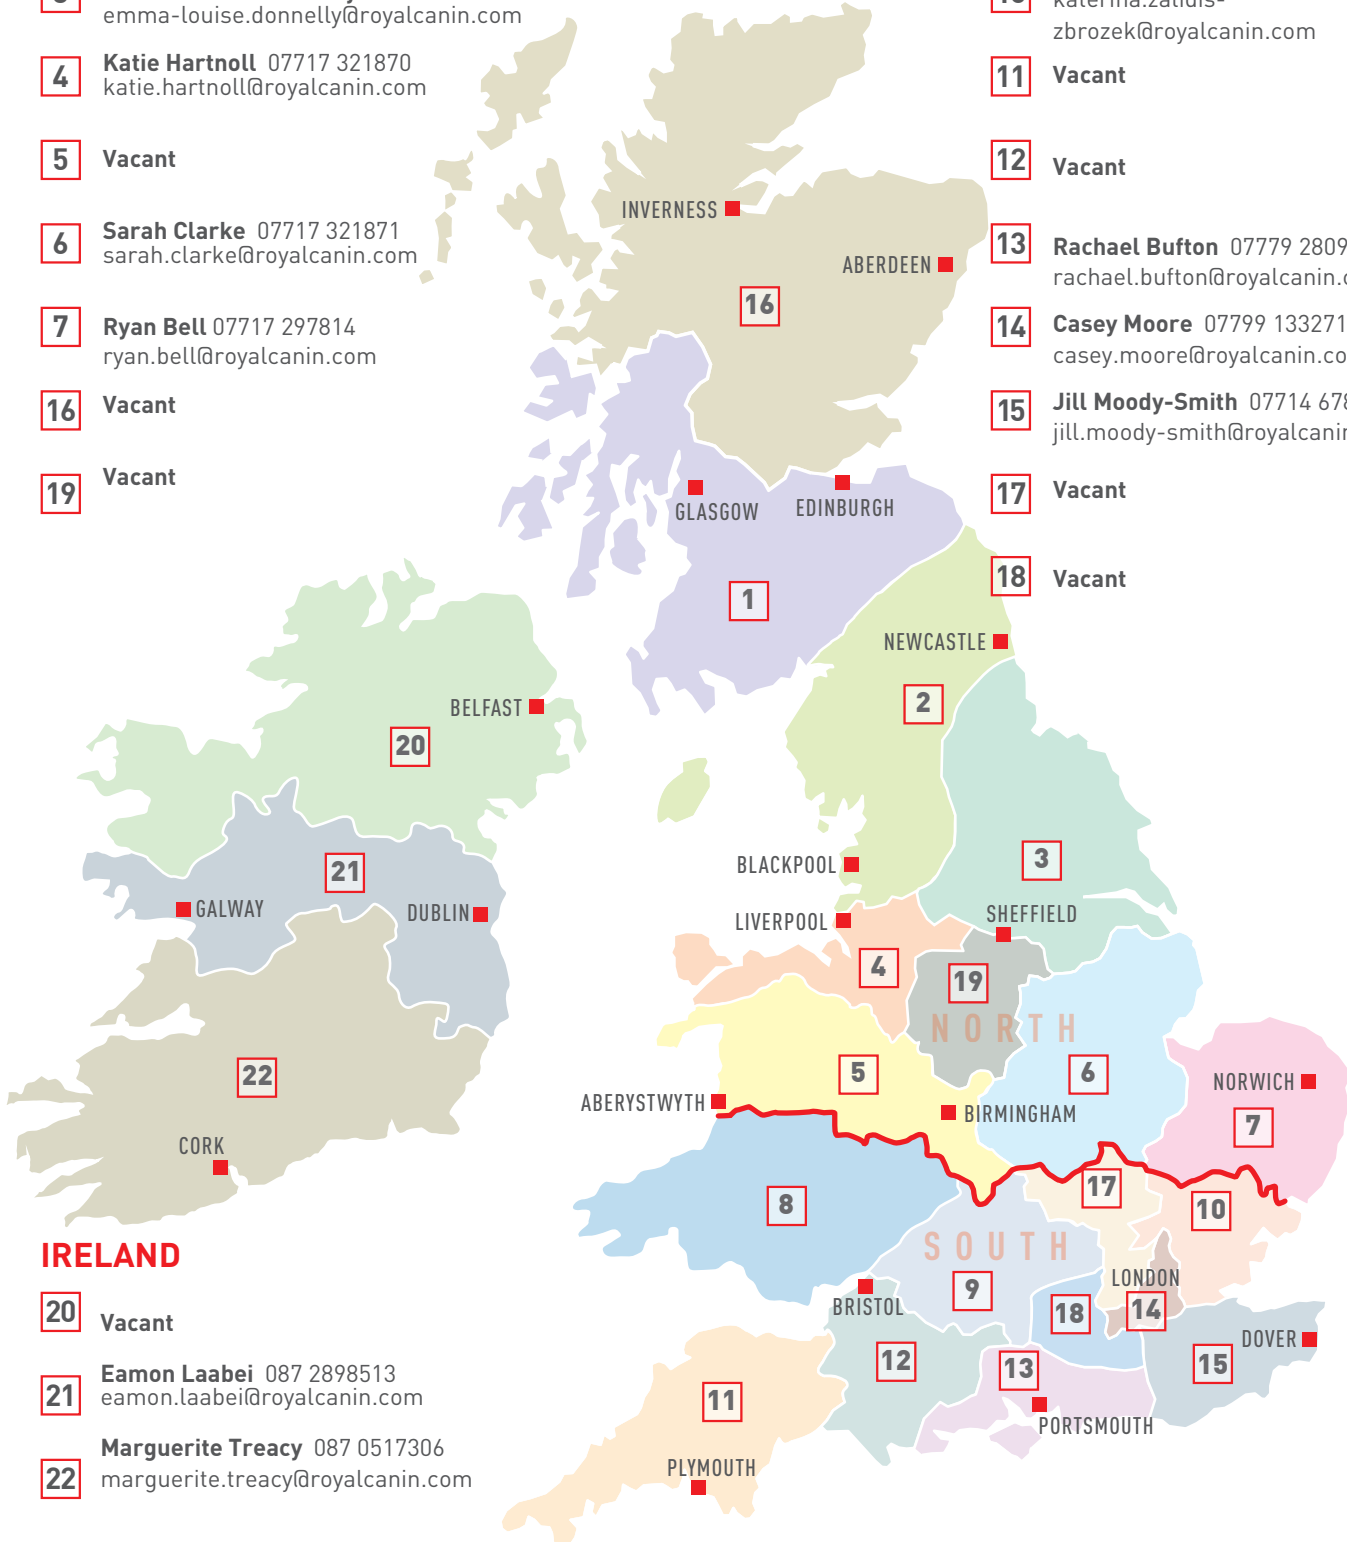

VETERINARY BUSINESS MANAGER MAP

NORTH

- **1** Vacant
- **2** **Sam Holliday** 07717 321869
  sam.holliday@royalcanin.com
- **3** **Emma-Louise Donnelly** 07717 321868
  emma-louise.donnelly@royalcanin.com
- **4** **Katie Hartnoll** 07717 321870
  katie.hartnoll@royalcanin.com
- **5** Vacant
- **6** **Sarah Clarke** 07717 321871
  sarah.clarke@royalcanin.com
- **7** **Ryan Bell** 07717 297814
  ryan.bell@royalcanin.com
- **16** Vacant
- **19** Vacant

SOUTH

- **8** **Zoe Baigent** 07717 321555
  zoe.baigent@royalcanin.com
- **9** **Victoria Merritt** 07919 412601
  victoria.merritt@royalcanin.com
- **10** **Katerina Zalidis-Zbrozek** 07919 412602
  katerina.zalidis-zbrozek@royalcanin.com
- **11** Vacant
- **12** Vacant
- **13** **Rachael Bufton** 07779 280967
  rachael.bufton@royalcanin.com
- **14** **Casey Moore** 07799 133271
  casey.moore@royalcanin.com
- **15** **Jill Moody-Smith** 07714 678950
  jill.moody-smith@royalcanin.com
- **17** Vacant
- **18** Vacant

IRELAND

- **20** Vacant
- **21** **Eamon Laabei** 087 2898513
  eamon.laabei@royalcanin.com
- **22** **Marguerite Treacy** 087 0517306
  marguerite.treacy@royalcanin.com

ROYAL CANIN

Oak Tree Meadow, Blackworthy Road, Castle Cary, Somerset BA7 7PH

NUTRITIONAL HELPLINE

+44(0)800 717800