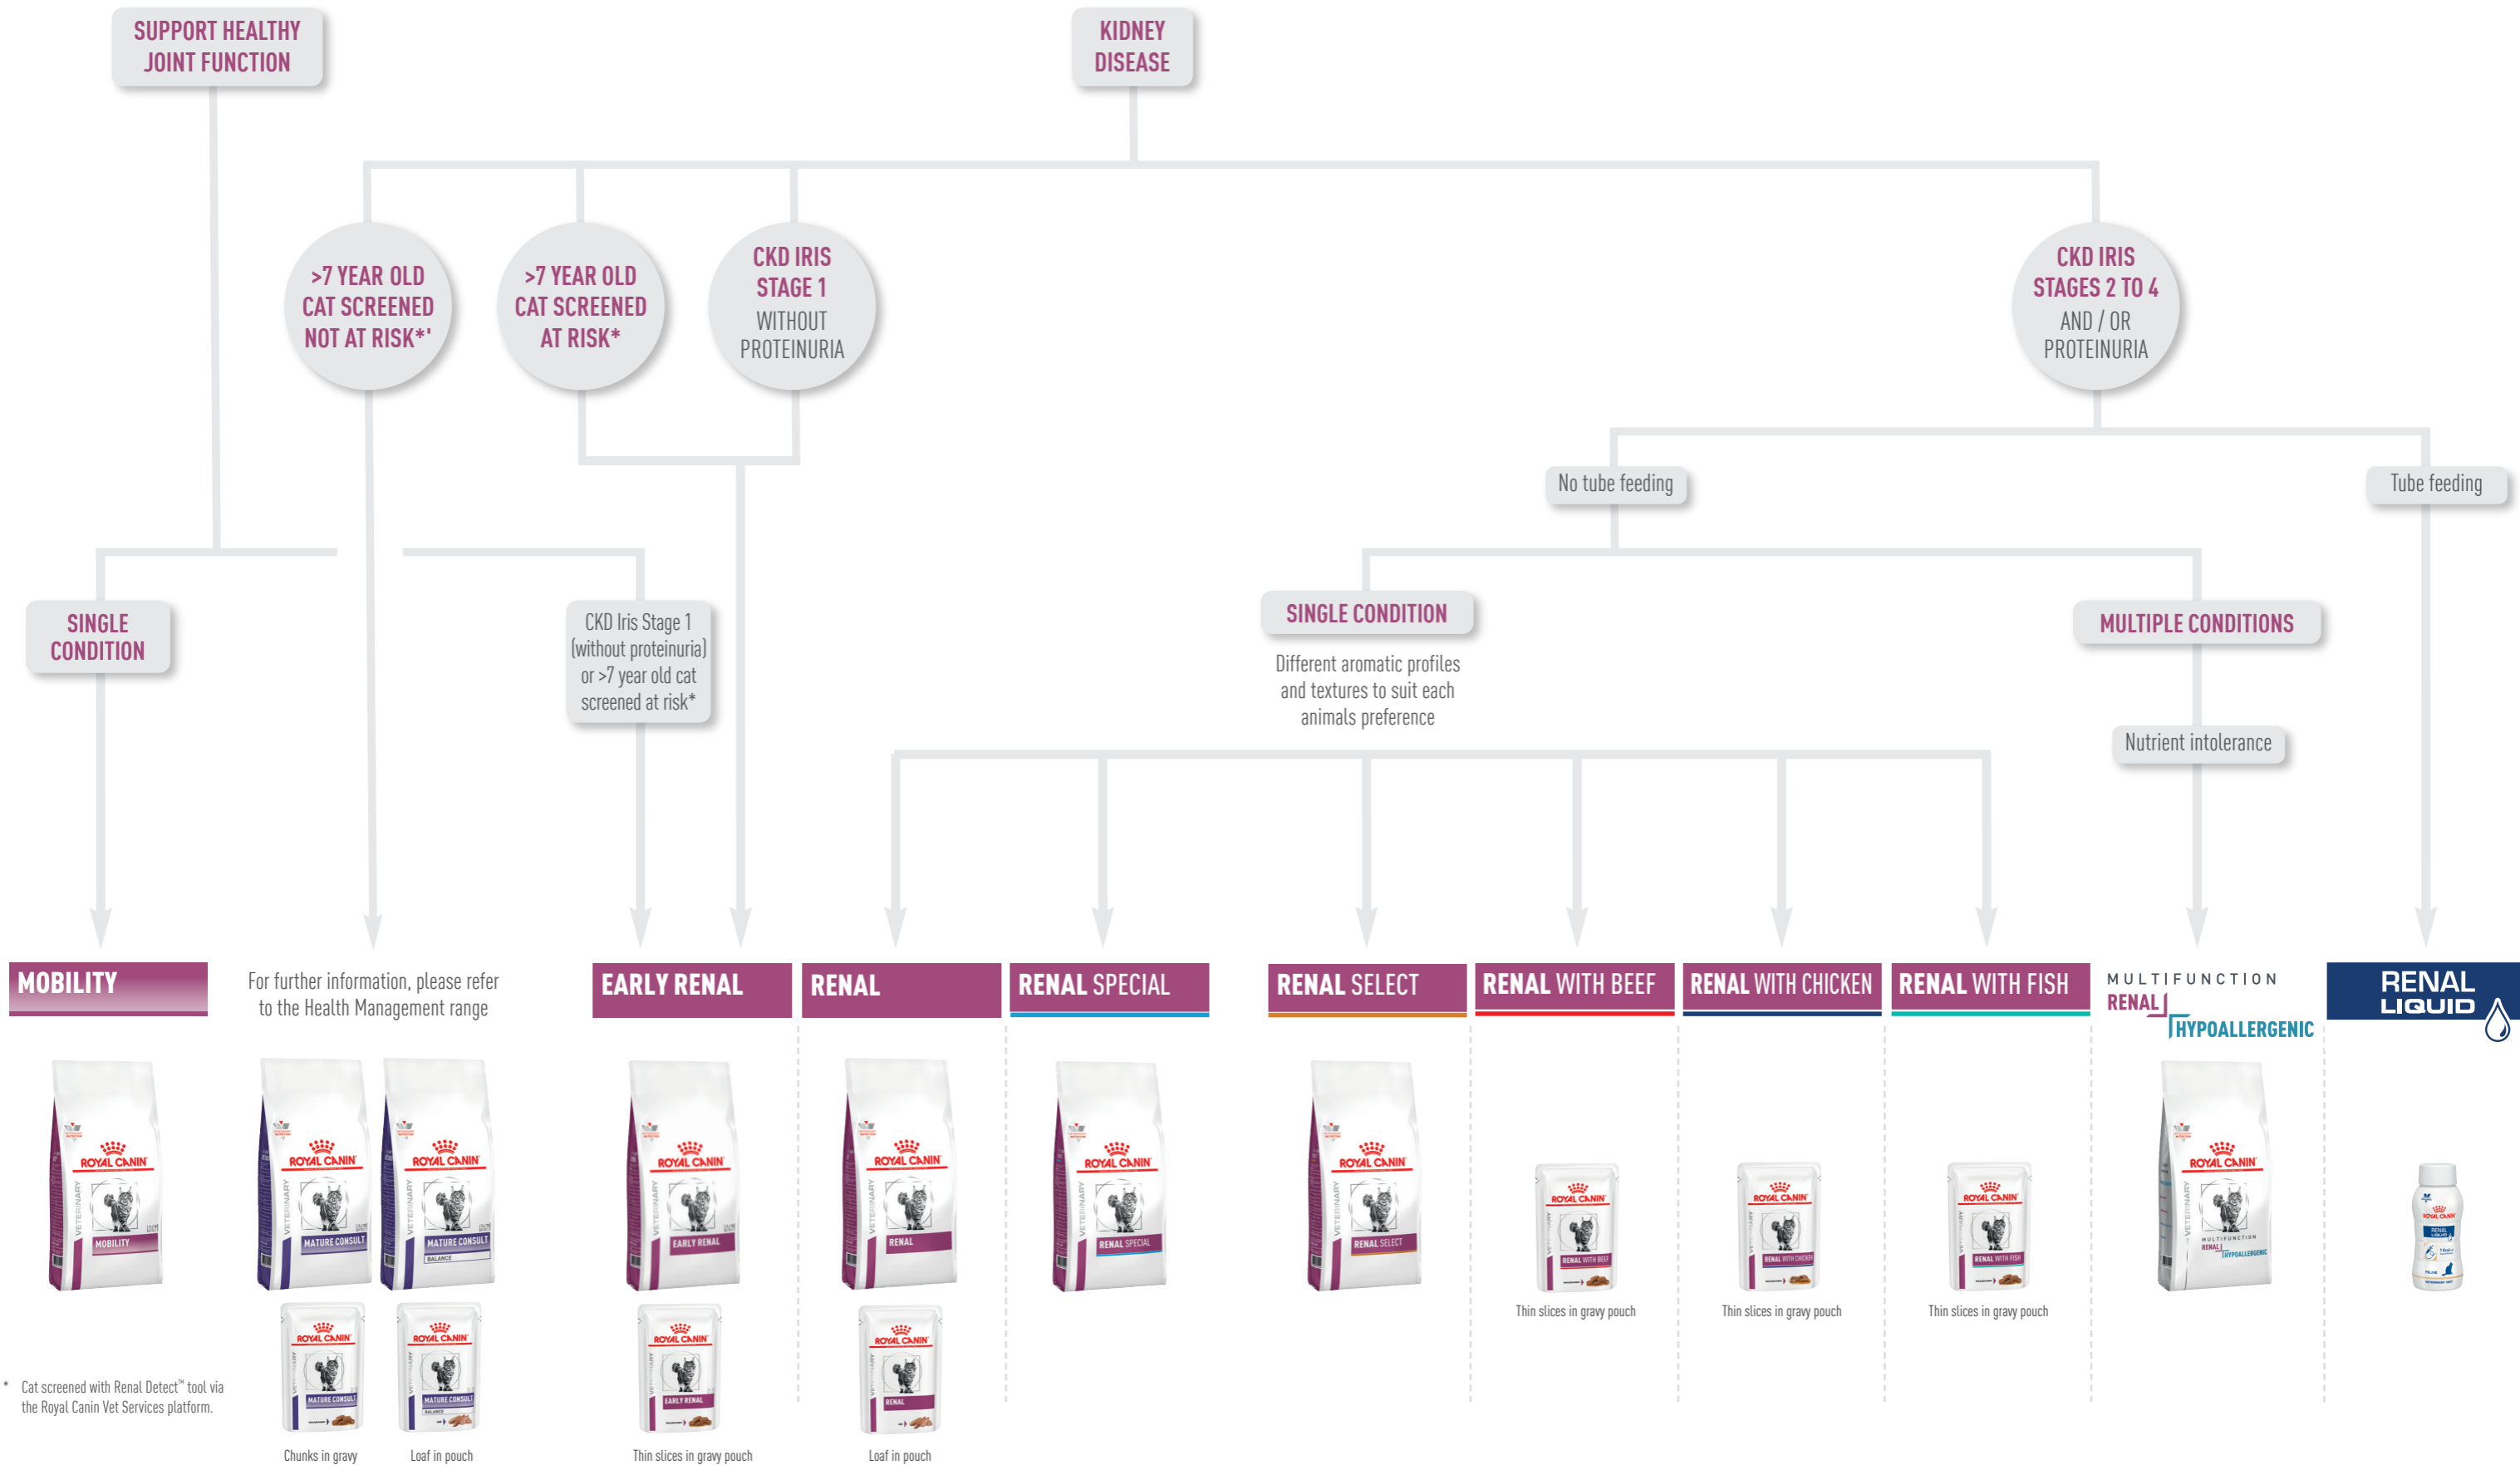

FELINE NUTRITIONAL MANAGEMENT DECISION TREE

* Cat screened with Renal Detect™ tool via the Royal Canin Vet Services platform.

CANINE NUTRITIONAL MANAGEMENT DECISION TREE