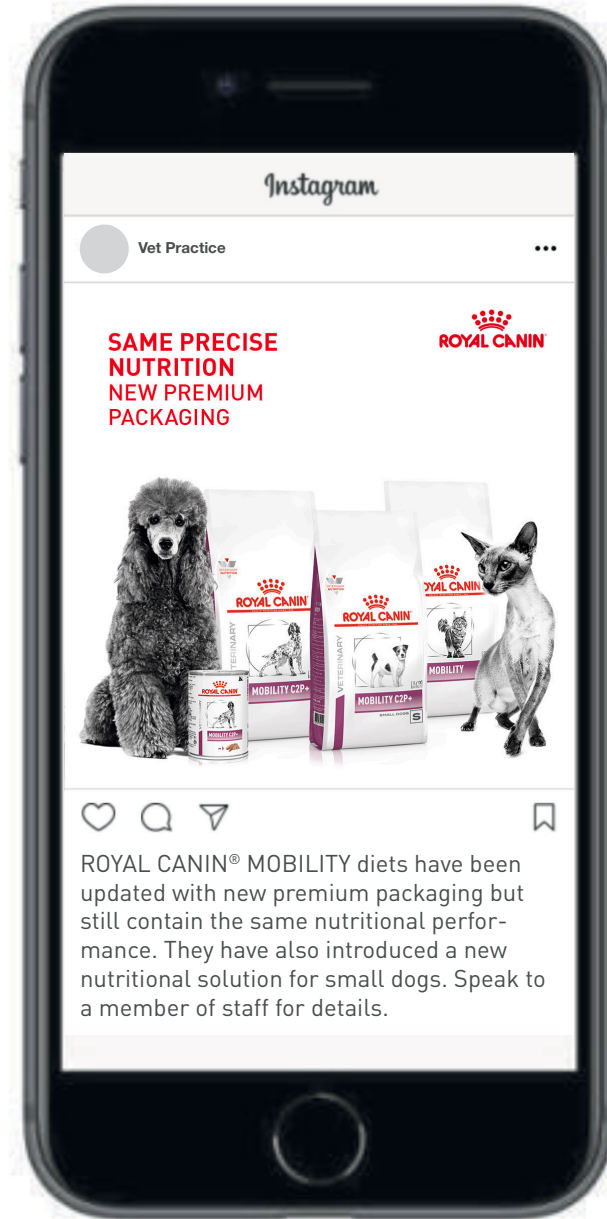

[Download the image here](#)

# STATIC POSTS

## Where to use:

Use this on your social media channels such as Facebook or Instagram. This post would be used if you want to make buyers of ROYAL CANIN® MOBILITY diets aware of the new packaging and the new diet for small dogs.

## Recommended post caption:

ROYAL CANIN® MOBILITY diets have been updated with new premium packaging but still contain the same nutritional performance. They have also introduced a new nutritional solution for small dogs. Speak to a member of staff for details.