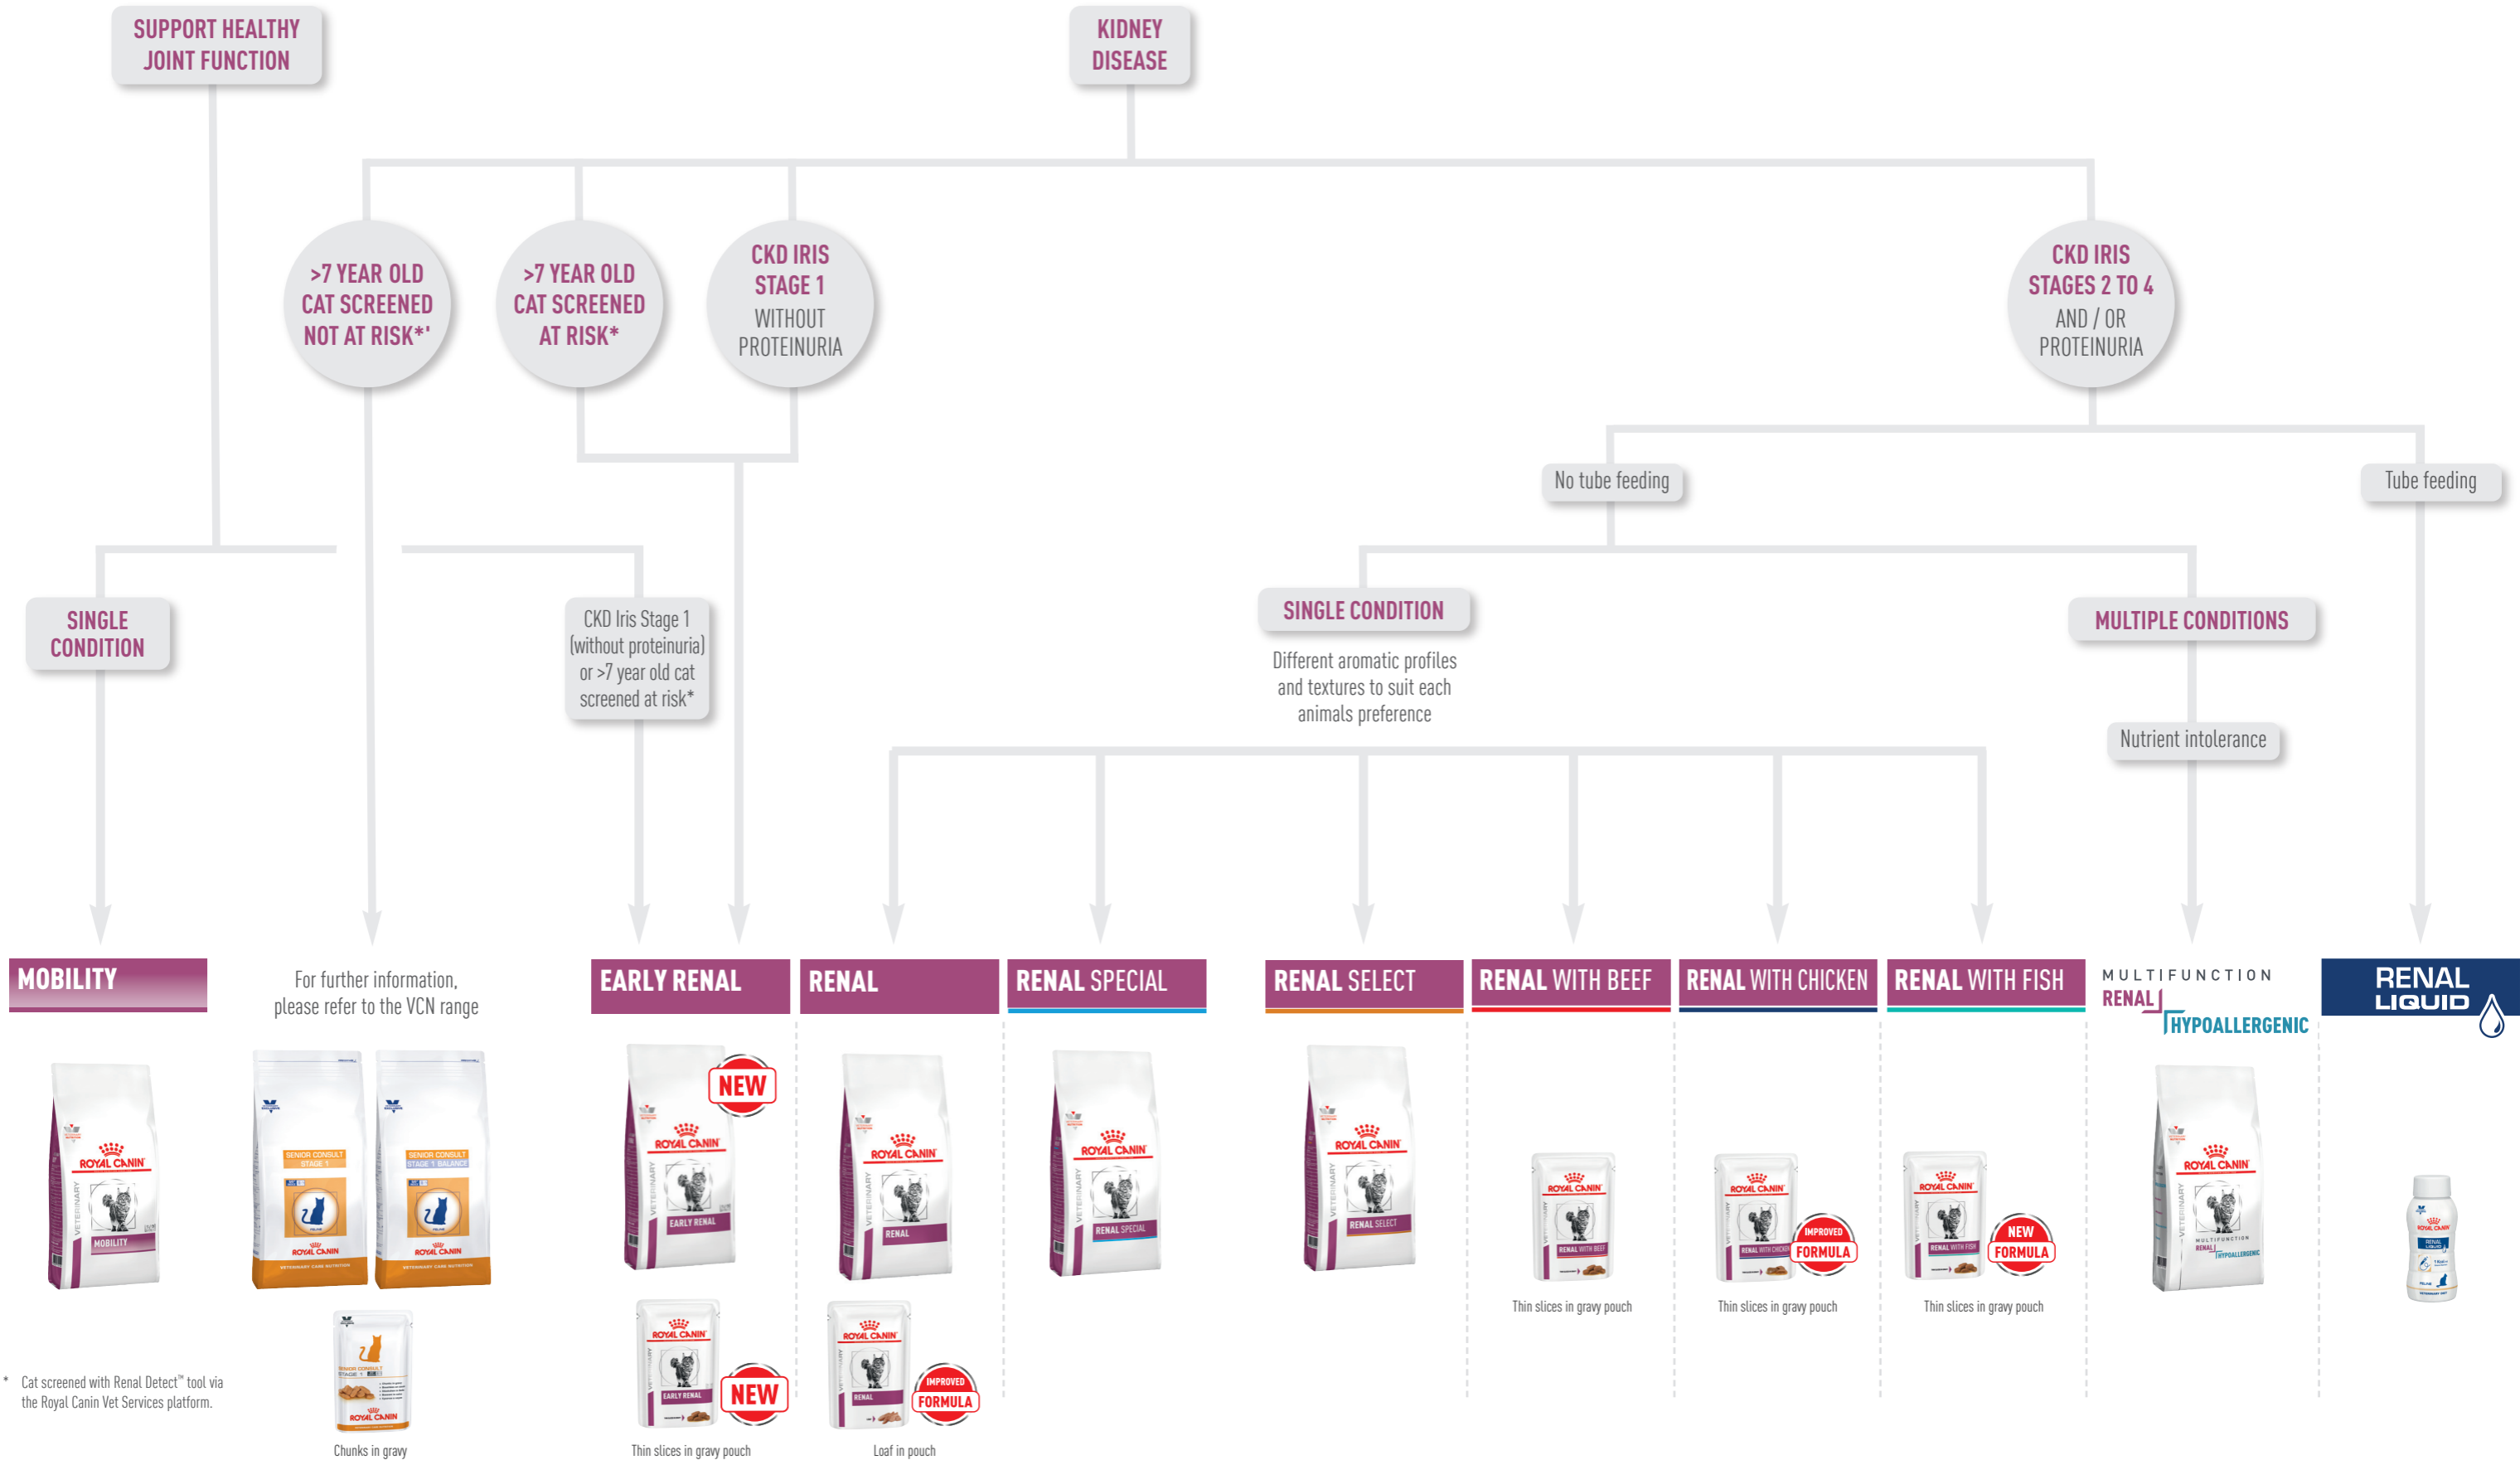

FELINE NUTRITIONAL MANAGEMENT DECISION TREE

* Cat screened with Renal Detect™ tool via the Royal Canin Vet Services platform.