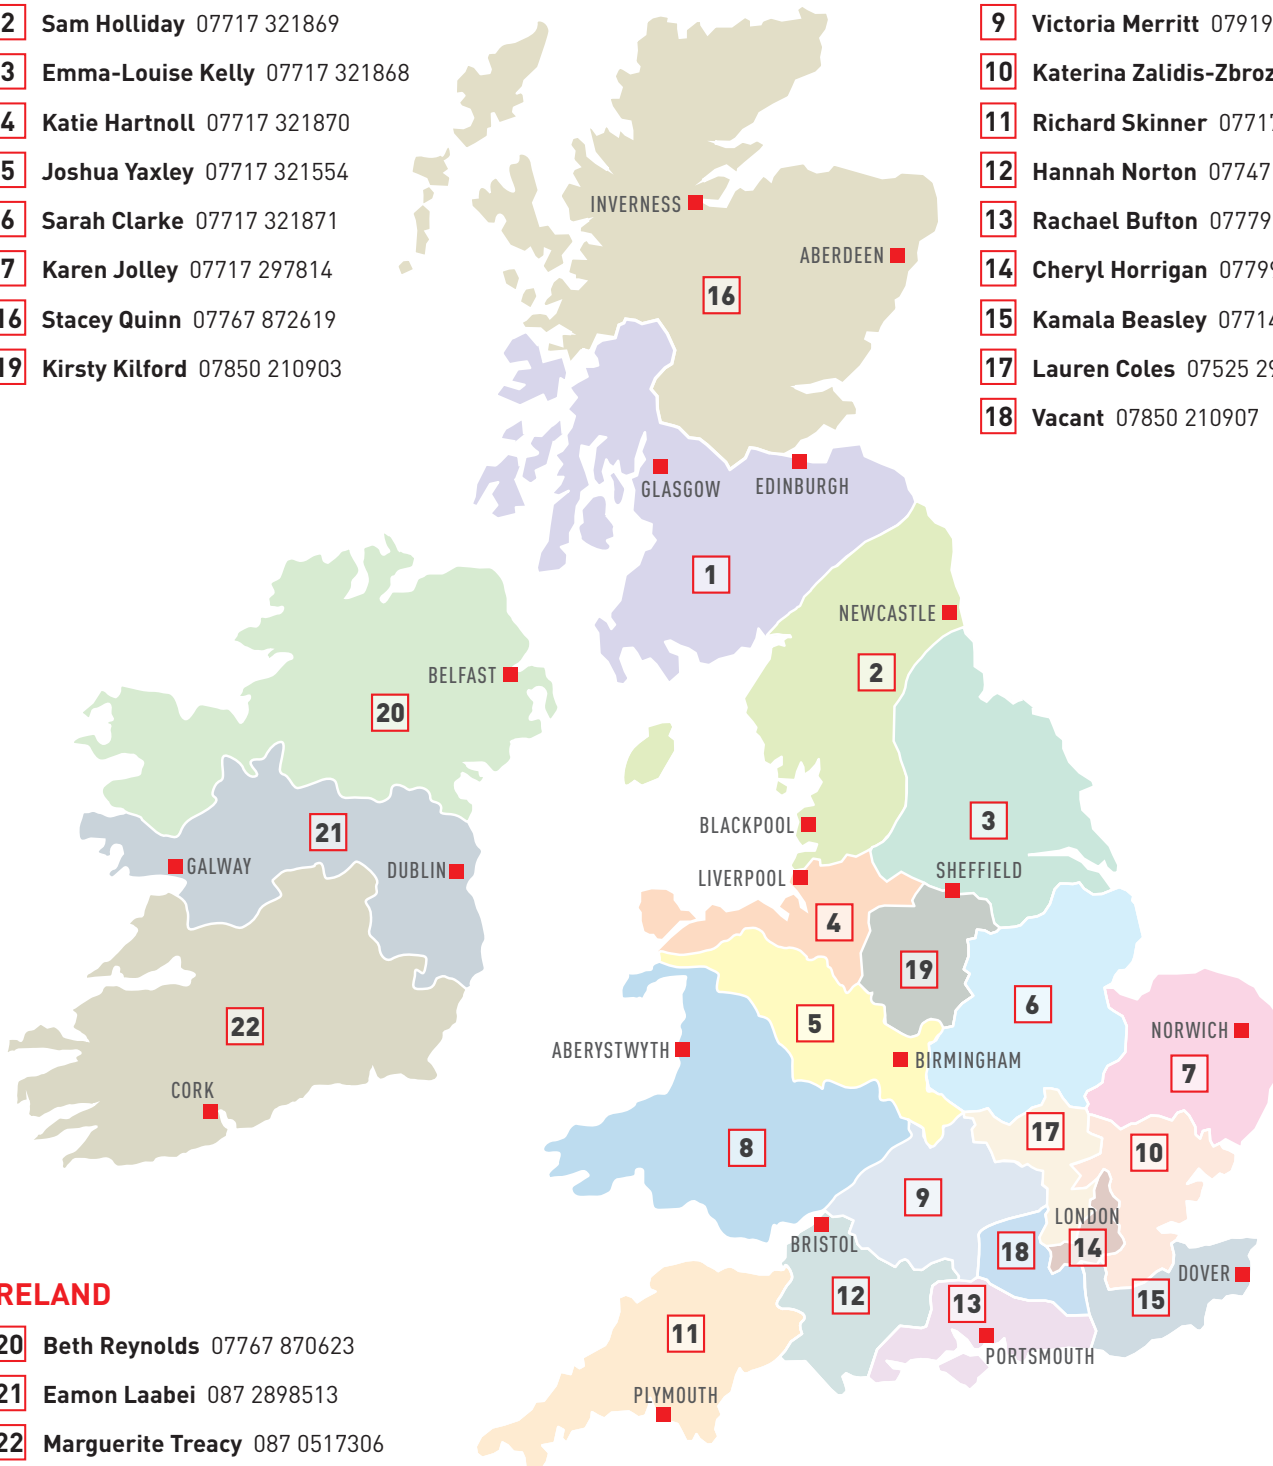

VETERINARY BUSINESS MANAGER MAP

NORTH

- **1** Lindsay Calcraft 07717 321551
- **2** Sam Holliday 07717 321869
- **3** Emma-Louise Kelly 07717 321868
- **4** Katie Hartnoll 07717 321870
- **5** Joshua Yaxley 07717 321554
- **6** Sarah Clarke 07717 321871
- **7** Karen Jolley 07717 297814
- **16** Stacey Quinn 07767 872619
- **19** Kirsty Kilford 07850 210903

SOUTH

- **8** Zoe Matthews 07717 321555
- **9** Victoria Merritt 07919 412601
- **10** Katerina Zalidis-Zbrozek 07919 412602
- **11** Richard Skinner 07717 321552
- **12** Hannah Norton 07747 670585
- **13** Rachael Bufton 07779 280967
- **14** Cheryl Horrigan 07799 133271
- **15** Kamala Beasley 07714 678950
- **17** Lauren Coles 07525 299211
- **18** Vacant 07850 210907

IRELAND

- **20** Beth Reynolds 07767 870623
- **21** Eamon Laabei 087 2898513
- **22** Marguerite Treacy 087 0517306

ROYAL CANIN

Oak Tree Meadow, Blackworthy Road,
Castle Cary, Somerset BA7 7PH

NUTRITIONAL HELPLINE

+44(0)800 717800